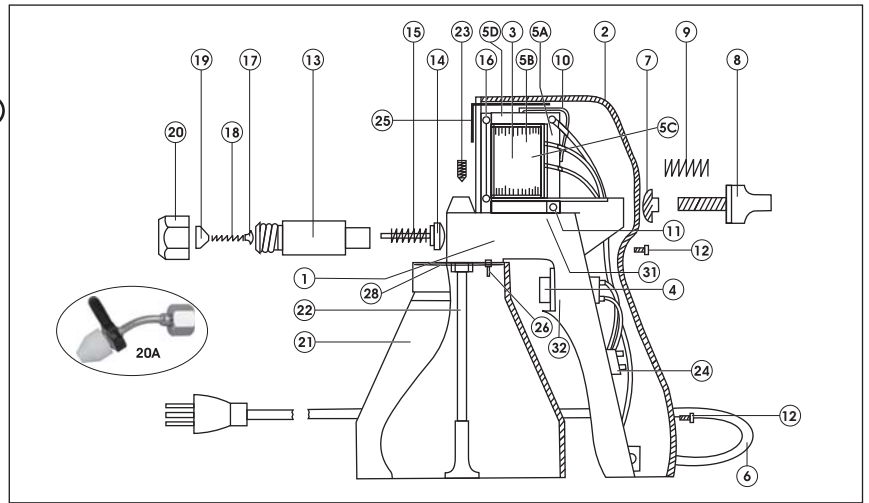

TEXTILE CLEANING SPRAY GUNS

[MAY 2017

Spare Parts for MITEY-MITE

Part No.	Item	Unit	
1	Gun Housing	1 pc	
2	Gun Housing Cap	1 pc	
3	Inductor Coil (220V/50Hz, Coil Only)	1 pc	
4	Trigger Switch Assembly	1 pc	
5A	I Core	1 pc	
5B	E Core with Coil	1 pc	
5C	Coil Full Set (E Core + Coil + I Core)	1 set	
5D	E Core Only	1 pc	
6	Electric Wire	1 pc	
7	Buffer Nut	1 pc	
8	Pressure Control Knob	1 pc	
9	Pressure Control Knob Spring	1 pc	
10	Coil Spring	1 pc	
11	Coil Pin	1 pc	
12	Gun Housing Screws (2 pcs)	1 set	
13	Pump Cylinder	1 pc	
14	Piston	1 pc	
15	Piston Spring	1 pc	
16	Coil Locking Pin	1 pc	
17	Delivery Valve Cone		
18	Delivery Valve Spring	1 set	
19	Swirl Head (17, 18, 19 Form a Set)		
20	Nozzle - Straight	1 pc	
20A	Nozzle - Adjustable	1 pc	
21	Solvent Jar	1 pc	
22	Suction Pipe With Filter	1 pc	
23	Conical Screw	1 pc	
24	Connector Block	1 pc	
25	Hook	1 pc	
26	Overflow Insert	1 pc	
27	Nozzle Cleaner	1 pc	
28	Jar Washer	1 pc	
29	Fuse Assembly (Fuse Holder, Glass Fuse & Fuse Holder Cover)	1 set	
30	Glass Fuse, 800 mA	1 pc	
31	Coil Bush	1 pc	
32	Switch Locking Ring	1 pc