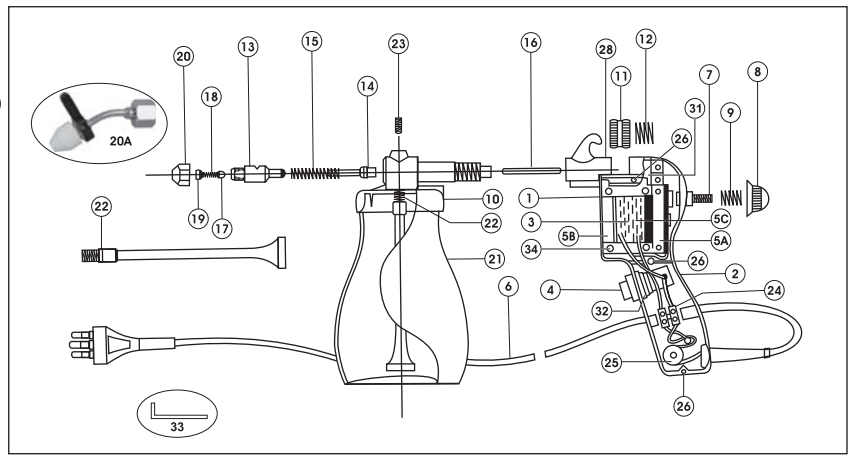

Norcross, Georgia 30092 USA  
 Phone 770-441-5900 / [www.ancfirst.com](http://www.ancfirst.com)

**TEXTILE CLEANING SPRAY GUNS**

[ MAY 2020 ]

**Prices of Spare Parts for MYSTIC**

| Part No. | Item                                   | Unit  |  |
|----------|--|-------|--|
| 1        | Gun Housing                            | 1 pc  |  |
| 2        | Gun Housing Cap                        | 1 pc  |  |
| 3        | Inductor Coil Drive Unit               | 1 pc  |  |
| 4        | Trigger Switch Assembly                | 1 pc  |  |
| 5A       | I Core                                 | 1 pc  |  |
| 5B       | E Core with Inductor Coil              | 1 pc  |  |
| 5C       | Coil Full Set (E Core + Coil + I Core) | 1 set |  |
| 6        | Electric Wire                          | 1 pc  |  |
| 7        | Pressure Control Bolt                  | 1 pc  |  |
| 8        | Pressure Control Knob                  | 1 pc  |  |
| 9        | Pressure Control Knob Spring           | 1 pc  |  |
| 10       | Front Body                             | 1 pc  |  |
| 11       | Adjusting Roller                       | 1 pc  |  |
| 12       | Adjusting Roller Spring                | 1 pc  |  |
| 13       | Pump Cylinder                          | 1 pc  |  |
| 14       | Piston                                 | 1 pc  |  |
| 15       | Piston Spring                          | 1 set |  |
| 16       | Intermediate Rod                       | 1 pc  |  |
| 17       | Delivery Valve Cone                    | 1 set |  |
| 18       | Delivery Valve Spring                  |       |  |
| 19       | Swirl Head (17, 18, 19 Form a Set)     |       |  |
| 20       | Nozzle - Straight                      | 1 pc  |  |
| 20A      | Nozzle - Adjustable                    | 1 pc  |  |
| 21       | Solvent Jar                            | 1 pc  |  |
| 22       | Suction Pipe with Filter               | 1 set |  |
| 23       | Conical Screw                          | 1 pc  |  |
| 24       | Connector Block                        | 1 pc  |  |
| 25       | Rubber Bush                            | 1 pc  |  |
| 26       | Gun Housing Screws (3 pcs)             | 1 set |  |
| 28       | Allen Grub Screw M3                    | 1 pc  |  |
| 31       | Coil Bush                              | 1 pc  |  |
| 32       | Switch Ring - Threaded                 | 1 pc  |  |
| 33       | Allen Key                              | 1 pc  |  |
| 34       | Coil Screw, Nut & Washer               | 1 set |  |
|          |  |       |  |
|          |  |       |  |
|          |  |       |  |